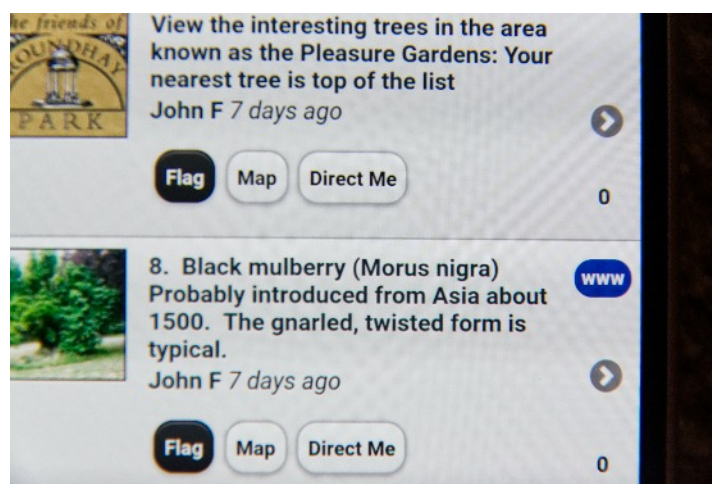

The Roundhay Park Tree Trail booklet is no longer available so why not

FOLLOW THE ROUNDHAY PARK TREE TRAIL ON YOUR PHONE

1. Load the TiCL App on your phone.

<https://ticl.me/ticlapp>

Complete the registration form and then enter the authentication code you receive

2. Tap on the TiCL logo

Tap on the Roundhay Park text. (NOT THE LOGO which takes you to the FoRP website)

A list of the trees in the trail will appear with the nearest at the top.

The following options are available when tapped

The tree picture. A full screen image

Map A map of the area showing the location of all the trees in the trail.

Direct me. A directional arrow and distance appear. Follow the arrow to locate the tree.

NOTE the location is only accurate to within 3 to 5m but from that distance, using the picture you should be able to locate the tree.

www. Links to the Wikipedia entry for this tree