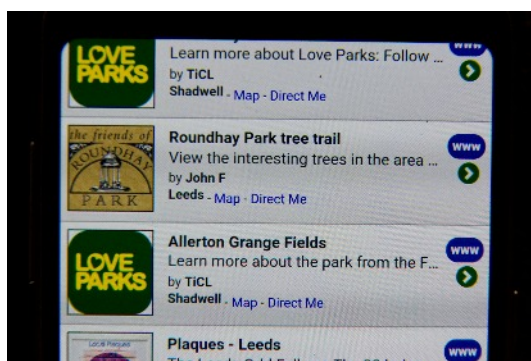

The Roundhay Park Tree Trail booklet is no longer available so why not

FOLLOW THE ROUNDHAY PARK TREE TRAIL ON YOUR PHONE

1. Load the TiCL App on your phone.

<https://ticl.me/ticlapp>

Complete the registration form and then enter the authentication code you receive

2. Tap on the TiCL logo

Tap on the Roundhay Park text. (NOT THE LOGO which takes you to the FoRP website)

A list of the trees in the trail will appear with the nearest at the top.

The following options are available when tapped

The tree picture. A full screen image

Map A map of the area showing the location of all the trees in the trail.

Direct me. A directional arrow and distance appear. Follow the arrow to locate the tree.

NOTE the location is only accurate to within 3 to 5m but from that distance, using the picture you should be able to locate the tree.

www. Links to the Wikipedia entry for this tree